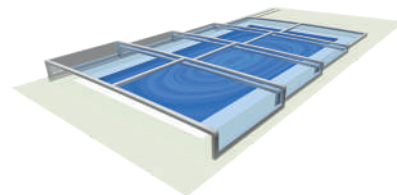

## CLEVER SOLUTION FOR YOUR SWIMMING POOL

Swimming pool enclosure **CHAMPION** is ideal for every garden. It cleverly combines comfort, aesthetics and user-friendly features. Thanks to its discreet look it blends into the surrounding and let stand up your garden, house and pool itself, The enclosure gives the much needed protection of your pool against debris, pollen, dust, leaves etc - it simply becomes a part of your pool care. The telescopic enclosure has a strong but lightweight structure for easy sliding. When you fancy a swim you simply slide the cover off the pool without any hustle or need to remove the often very cumbersome roller cover. The glass like polycarbonate panels provide a perfect view into the pool even when is fully closed. The high-quality structure finishes off the overall look. **CHAMPION** is a perfect little gem in your garden. Swimming pool enclosure **CHAMPION** is always supplied without the possibility of having an entrance door to the pool. This is due to its low height. This type of enclosure is not intended for use in a closed position. Swimming pool enclosure is always supplied without the possibility of having an entrance door to the pool. This is due to its low height. This type of enclosure is not intended for use in a closed position.