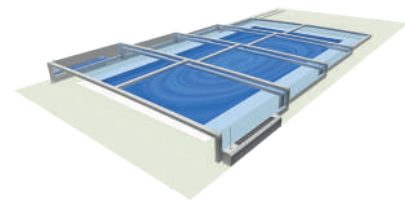

... EVOLUTIONARY MOVEMENT OF SEGMENTS

TREAT YOURSELF TO FULLY MOTORISED ENCLOSURE

To increase your comfort of operating the pool enclosure even more, we offer you the **CHAMPION** with electric motors. Strong and quiet at the same time. Motors on both sides of the largest segment for smooth opening and closing. The engines are powered by integrated batteries that are automatically charged by built-in solar collectors.

The whole enclosure is guided by a very thin rail on one side of the pool. The remote control is protected by a safety code. Swimming pool enclosure **CHAMPION** is always supplied without the possibility of having an entrance door to the pool. This is due to its low height. This type of enclosure is not intended for use in a closed position. Swimming pool enclosure is always supplied without the possibility of having an entrance door to the pool. This is due to its low height. This type of enclosure is not intended for use in a closed position.

EASY AND CONVENIENT REMOTE CONTROL

ADVANTAGES

- Two levels of safety:
  1. Every day program – electromagnetic arrestment against unwanted movement of the enclosure.
  2. Holiday program – when you are not present for a long periods of time at your property. Manual locking system with a mechanical lock.
- Safe 12 voltage
- Drive using a set of two synchronized Engines ALUKOV LINE
- Autonomous system - solar self-charging gel batteries
- Safe movement